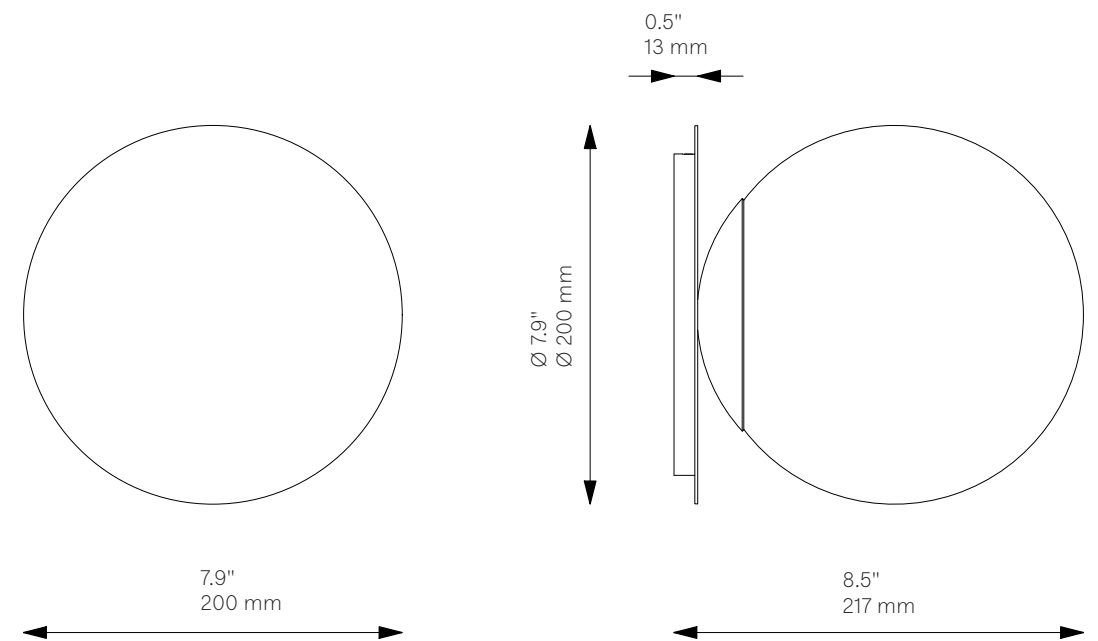

Pulsar 200^{New}

Wall Sconce - B649

Globe Collection

Glass Lampshades	1 x Ø 200 mm / Ø 7.9" Soda Lime Triplex Opal Glass Soda Lime Marble Glass Borosilicate Transparent Glass
Weight	2.3 kg / 5 lb
Light Source	LED Bulb (included) 1 x 5 W Max Wattage 1 x 10 W Total Lumens 450-500 lm Color Temperature 2700 K Bulb Base E14 / E12 Dimmable with electronic dimmers only (ELV, trailing edge)
Finishes	LBB / Lacquered Burnished Brass BGM / Black Gunmetal PN / Polished Nickel (extra charge of 25%)
CE/UL Certified	CE/UL
Ingress Protection	IP 20