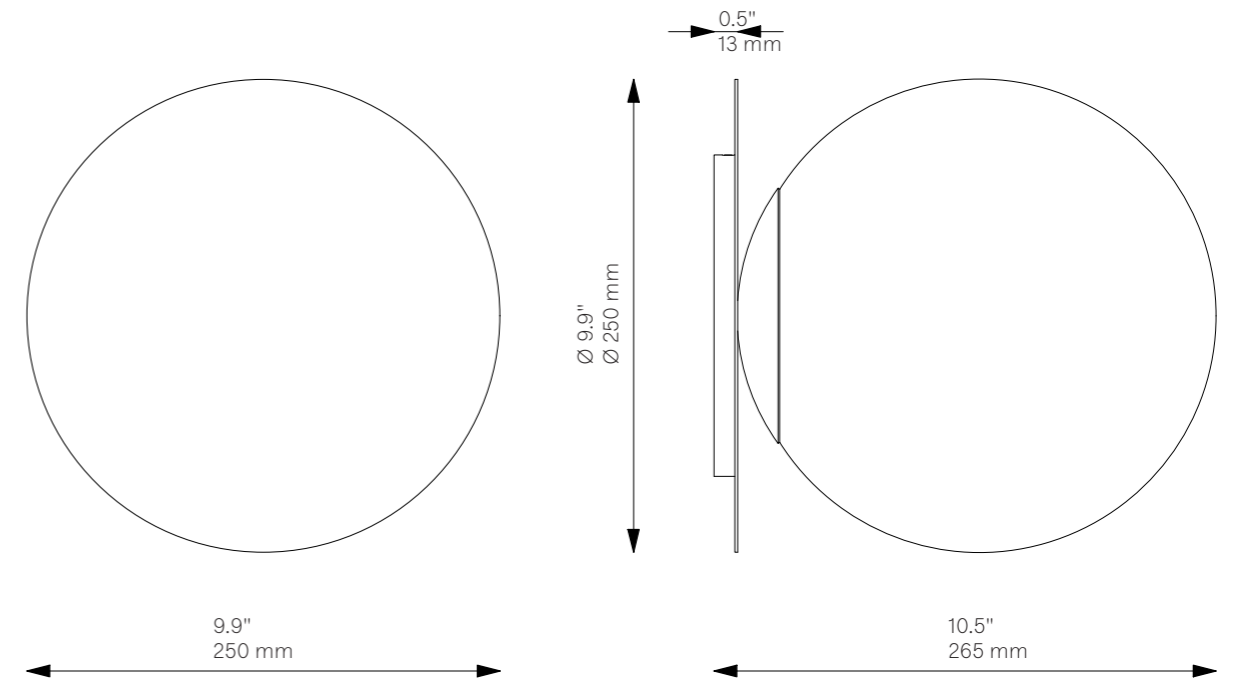

# Pulsar 250 <sup>New</sup>

Wall Sconce - B650

Globe Collection

**Glass Lampshades** 1 x Ø 250 mm / Ø 9.9"  
Soda Lime Triplex Opal Glass  
Soda Lime Marble Glass  
Borosilicate Transparent Glass

**Weight** 2.8 kg / 6.2 lb

**Light Source** LED Bulb (included) 1 x 5 W  
Max Wattage 1 x 10 W  
Total Lumens 450-500 lm  
Color Temperature 2700 K  
Bulb Base E14 / E12

Dimmable with electronic  
Dimmers only (ELV, trailing edge)