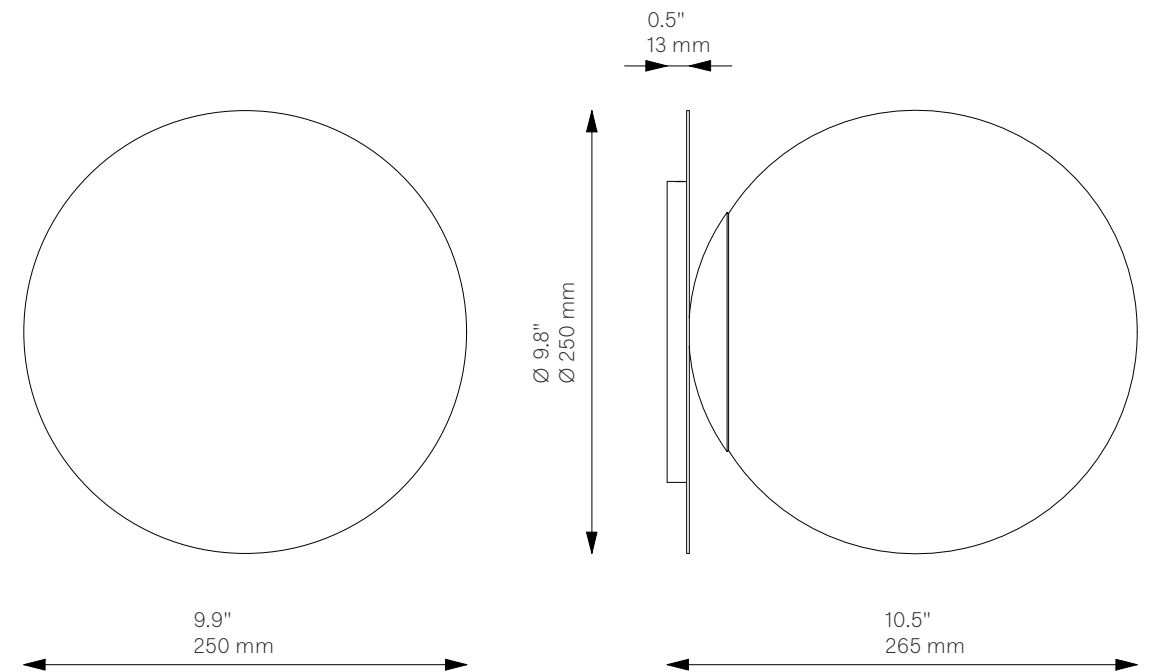

Pulsar 250

Wall Sconce - B650

Globe Collection

Glass Lampshades

1 x Ø 250 mm / Ø 9.9"

¹ Soda Lime Triplex Opal Matte Glass

² Soda Lime Marble Matte Glass

³ Borosilicate Transparent Ribbon Glass

Weight

3.7 kg / 8.1 lb

Light Source

LED Bulb (included)	1 x 4-5 W
Max Wattage	1 x 10 W
Total Lumens	220 lm
Color Temperature	2200-3000 K
Bulb Base	E14 / E12
Power Supply	230/120V CE/UL

Dimmable with electronic dimmers only (ELV, trailing edge)

Finishes

LBB / Lacquered Burnished Brass
 BGM / Black Gunmetal
 PN / Polished Nickel (extra charge of 25%)

Canopy (Vaulted Ceiling Compatible)

Ø 250 mm	H 13 mm
Ø 9.9"	H 0.5"

CE/UL Certified

CE/UL

Ingress Protection