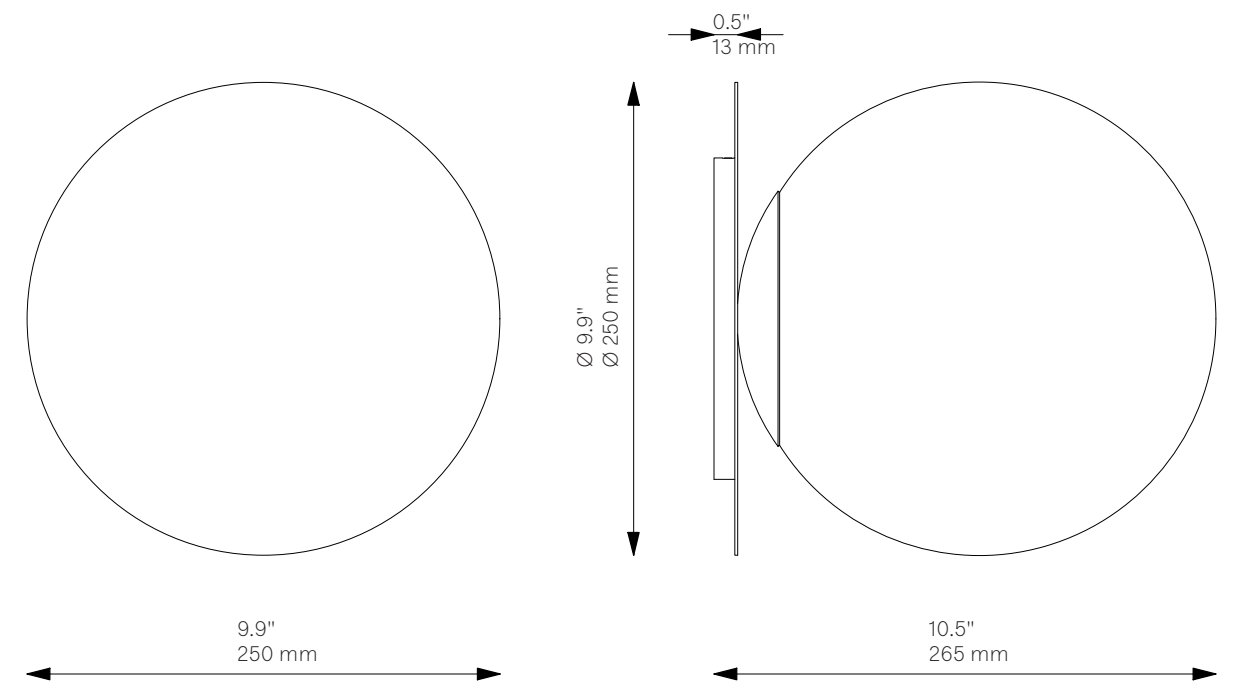

# Pulsar 250<sup>New</sup>

Wall Sconce - B650

Globe Collection

<b>Glass Lampshades</b>	1 x Ø 250 mm / Ø 9.9" Soda Lime Triplex Opal Glass Soda Lime Marble Glass Borosilicate Transparent Glass
<b>Weight</b>	2.8 kg / 6.2 lb
<b>Light Source</b>	LED Bulb (included) 1 x 5 W Max Wattage 1 x 10 W Total Lumens 450-500 lm Color Temperature 2700 K Bulb Base E14 / E12  Dimmable with electronic dimmers only (ELV, trailing edge)
<b>Finishes</b>	LBB / Lacquered Burnished Brass BGM / Black Gunmetal PN / Polished Nickel (extra charge of 25%)
<b>CE/UL Certified</b>	CE/UL
<b>Ingress Protection</b>	IP 20