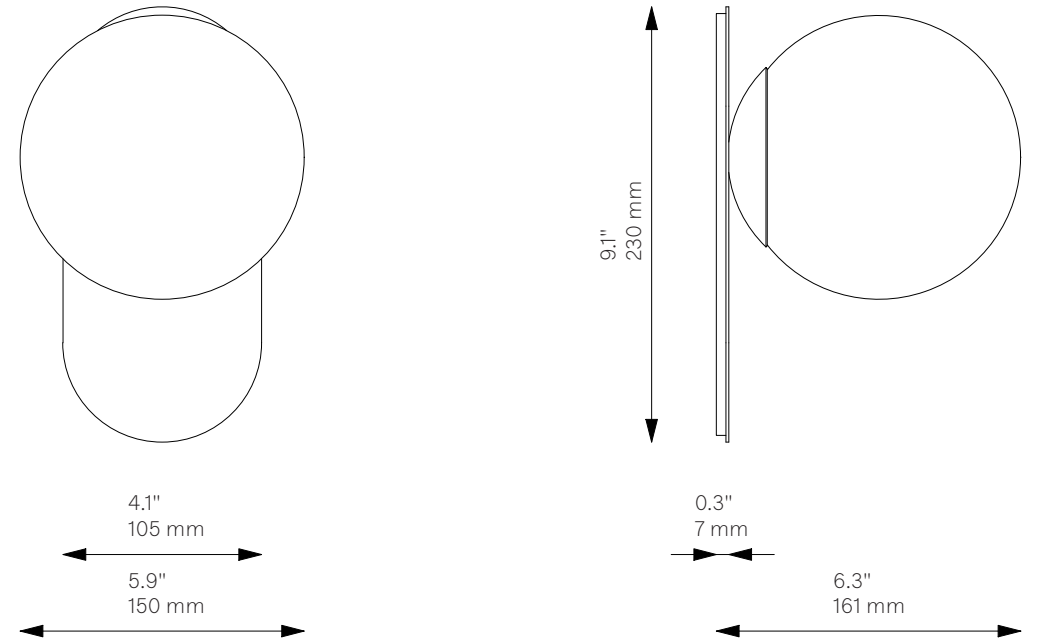

# Adrion SM

Wall Sconce - B651

Globe Collection

Schwung Product Information

## Glass Lampshades

1 x Ø 150 mm / Ø 5.9"

<sup>1</sup> Soda Lime Triplex Opal Matte Glass

<sup>2</sup> Soda Lime Marble Matte Glass

<sup>3</sup> Borosilicate Transparent Ribbon Glass

## Weight

1.7 kg / 3.7 lb

## Light Source

LED Bulb (included)	1 x 4-5 W
Max Wattage	1 x 10 W
Total Lumens	220 lm
Color Temperature	2200-3000 K
Bulb Base	E14 / E12
Power Supply	230/120V CE/UL

Dimmable with electronic dimmers only (ELV, trailing edge)