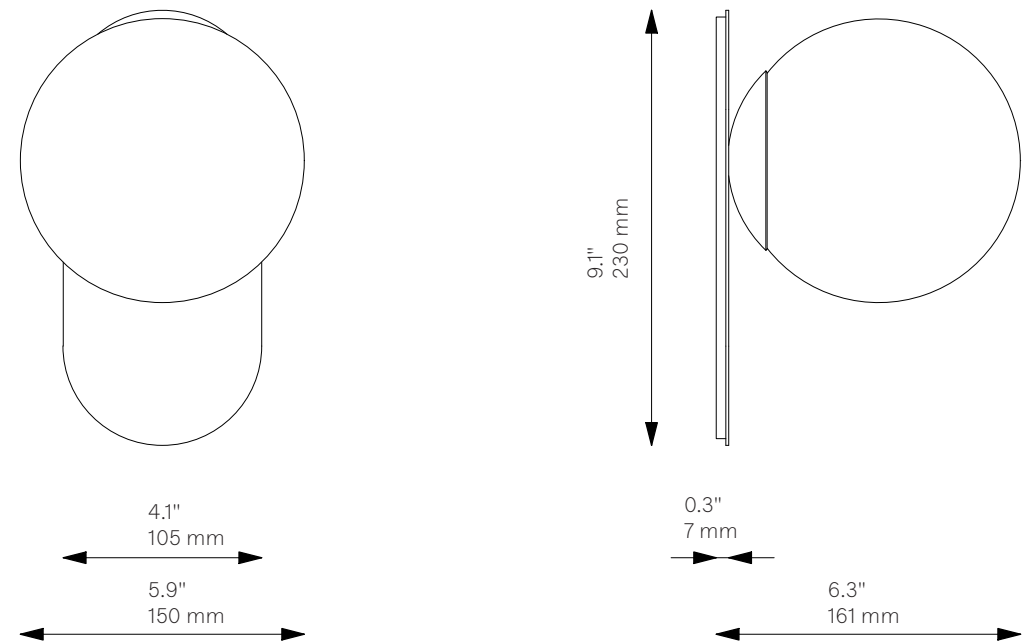

Adrion SM^{New}

Wall Sconce - B651

Globe Collection

Glass Lampshades

1 x Ø 150 mm / Ø 5.9"
Soda Lime Triplex Opal Glass
Soda Lime Marble Glass
Borosilicate Transparent Glass

Weight

1.4 kg / 3.1 lb

Light Source

LED Bulb (included) 1 x 5 W
Max Wattage 1 x 10 W
Total Lumens 450-500 lm
Color Temperature 2700 K
Bulb Base E14 / E12

Dimmable with electronic
dimmers only (ELV, trailing edge)

Finishes

LBB / Lacquered Burnished Brass
BGM / Black Gunmetal
PN / Polished Nickel (extra charge of 25%)