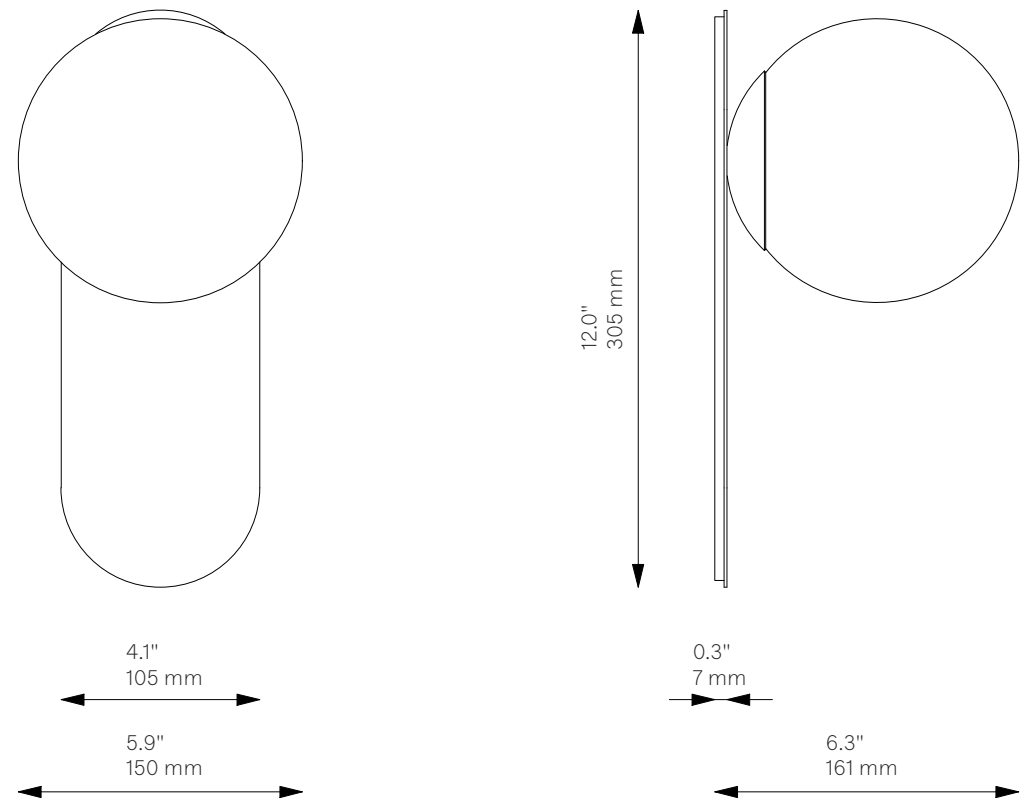

Adrion MD

Wall Sconce - B652

Globe Collection

Schwung Product Information

Glass Lampshades

1 x Ø 150 mm / Ø 5.9"

¹ Soda Lime Triplex Opal Matte Glass

² Soda Lime Marble Matte Glass

³ Borosilicate Transparent Ribbon Glass

Weight

2.2 kg / 4.8 lb

Light Source

LED Bulb (included)	1 x 4-5 W
Max Wattage	1 x 10 W
Total Lumens	220 lm
Color Temperature	2200-3000 K
Bulb Base	E14 / E12
Power Supply	230/120V CE/UL

IP 20