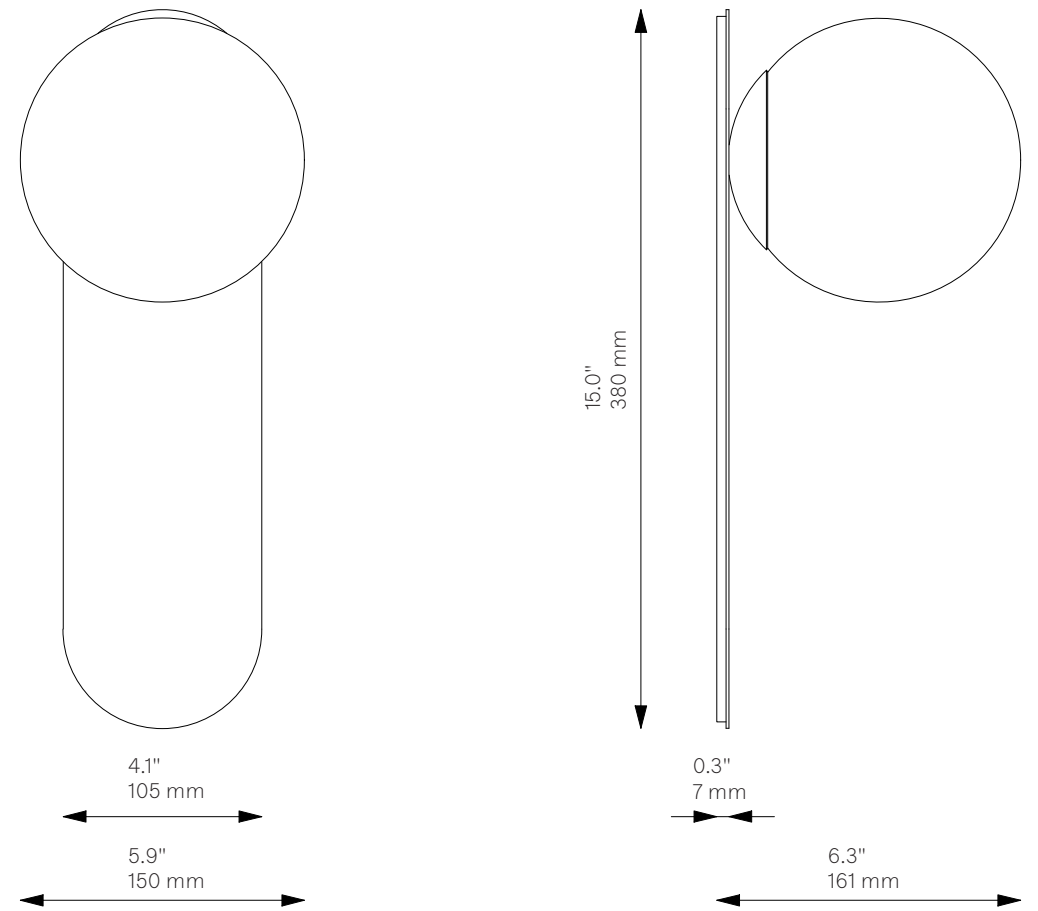

Adrion LG

Wall Sconce - B653

Globe Collection

Schwung Product Information

Glass Lampshades

1 x Ø 150 mm / Ø 5.9"

¹ Soda Lime Triplex Opal Matte Glass

² Soda Lime Marble Matte Glass

³ Borosilicate Transparent Ribbon Glass

Weight

2.6 kg / 5.7 lb

Light Source

LED Bulb (included)	1 x 4-5 W
Max Wattage	1 x 10 W
Total Lumens	220 lm
Color Temperature	2200-3000 K
Bulb Base	E14 / E12
Power Supply	230/120V CE/UL

IP 20