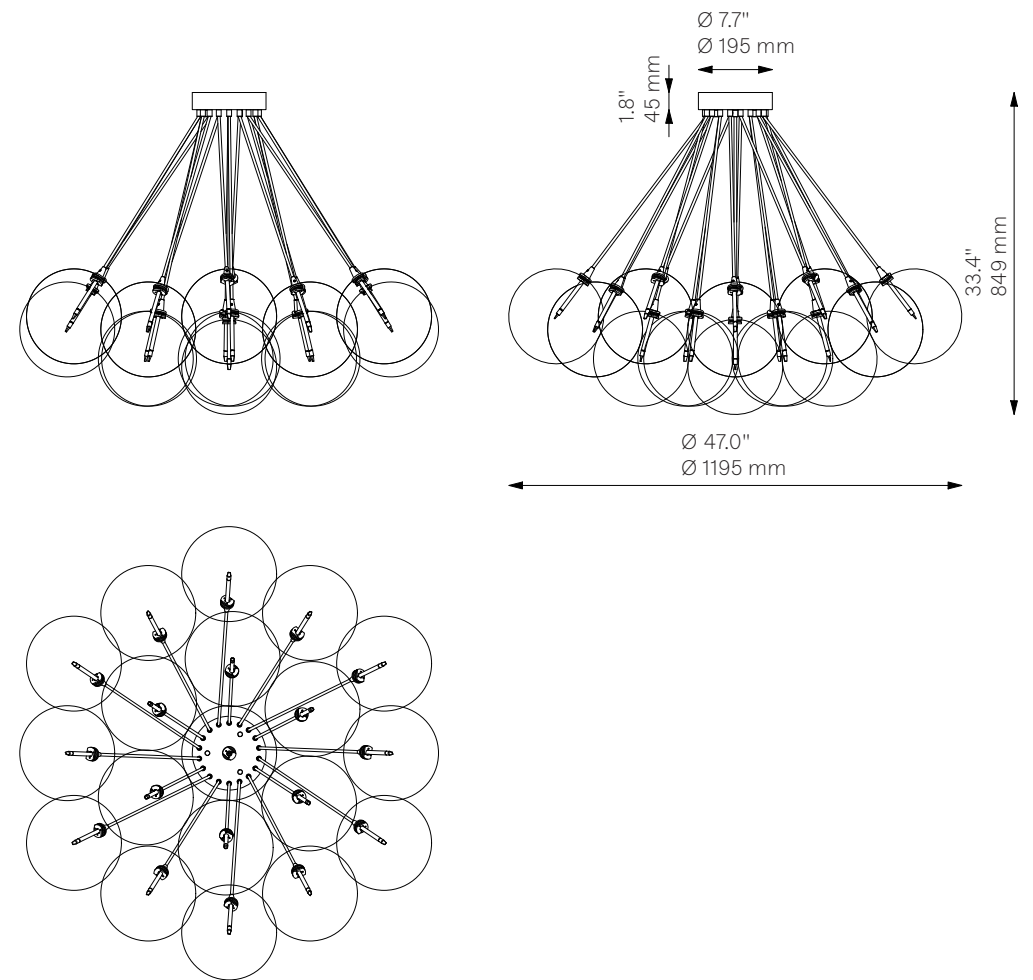

Cloud 250

Chandelier - B654

Classic Collection

Schwung Product Information

Glass Lampshades

19 x Ø 250 mm / Ø 9.9"
Borosilicate Transparent Glass

Weight

21.7 kg / 47.8 lb

Light Source

LED Bulb (included)	19 x 1.6 W
Max Wattage	19 x 1.6 W
Total Lumens	3420 lm
Color Temperature	2700 K
Bulb Base	G4, 12 V
Power Supply	230/120V CE/UL

Dimmable with electronic dimmers only (ELV, trailing edge)