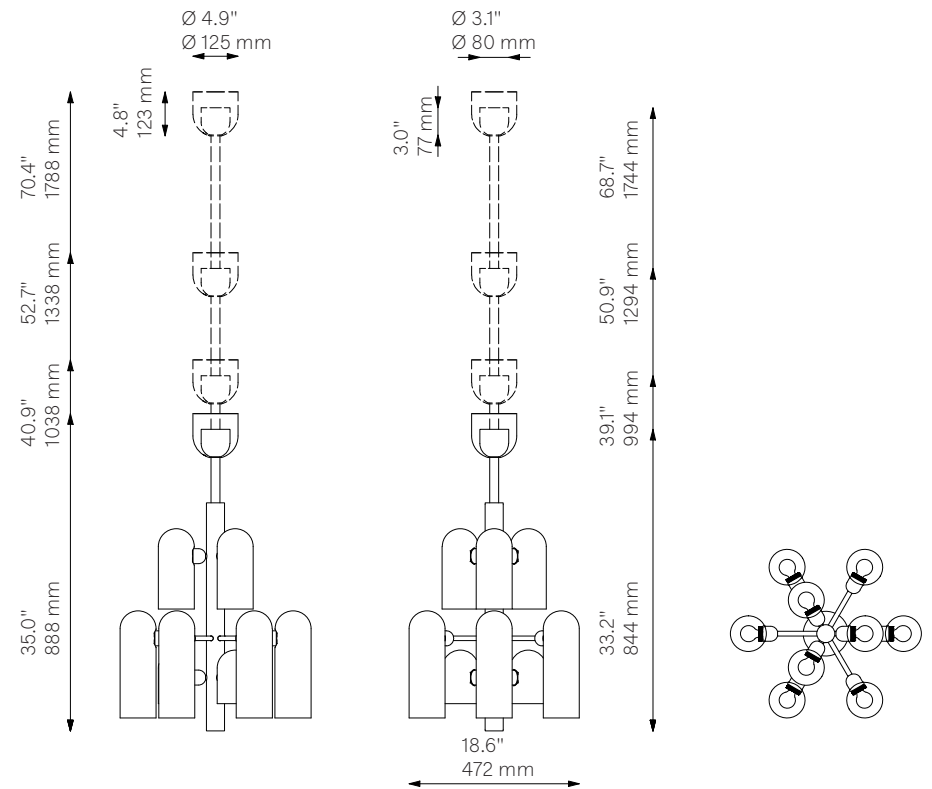

Odyssey 12

Pendant - B667

Odyssey Collection

Schwung Product Information

Glass Lampshades	3 x Ø 100 mm x H 150 mm / Ø 3.9" x H 5.9"
	3 x Ø 100 mm x H 225 mm / Ø 3.9" x H 8.9"
	6 x Ø 100 mm x H 300 mm / Ø 3.9" x H 11.8"
	Triplex Opal Glass (acid etch on the outside)

Weight	11.5 kg / 25.4 lb
---------------	-------------------

Light Source	LED Bulb (included)	12 x 4 W
	Max Wattage	12 x 15 W
	Total Lumens	2640 lm
	Color Temperature	2200-3000 K
	Bulb Size	G45, max length 80 mm / 3.2"
	Bulb Base	E14 / E12
	Power Supply	230/120V CE/UL

Dimmable with electronic dimmers only (ELV, trailing edge)

Finishes	LBB / Lacquered Burnished Brass
	BGM / Black Gunmetal
	PN / Polished Nickel (extra charge of 25%)

Extension Rods (Included)	1 x 150 mm	1 x 300 mm	1 x 450 mm
	1 x 5.9"	1 x 11.8"	1 x 17.7"