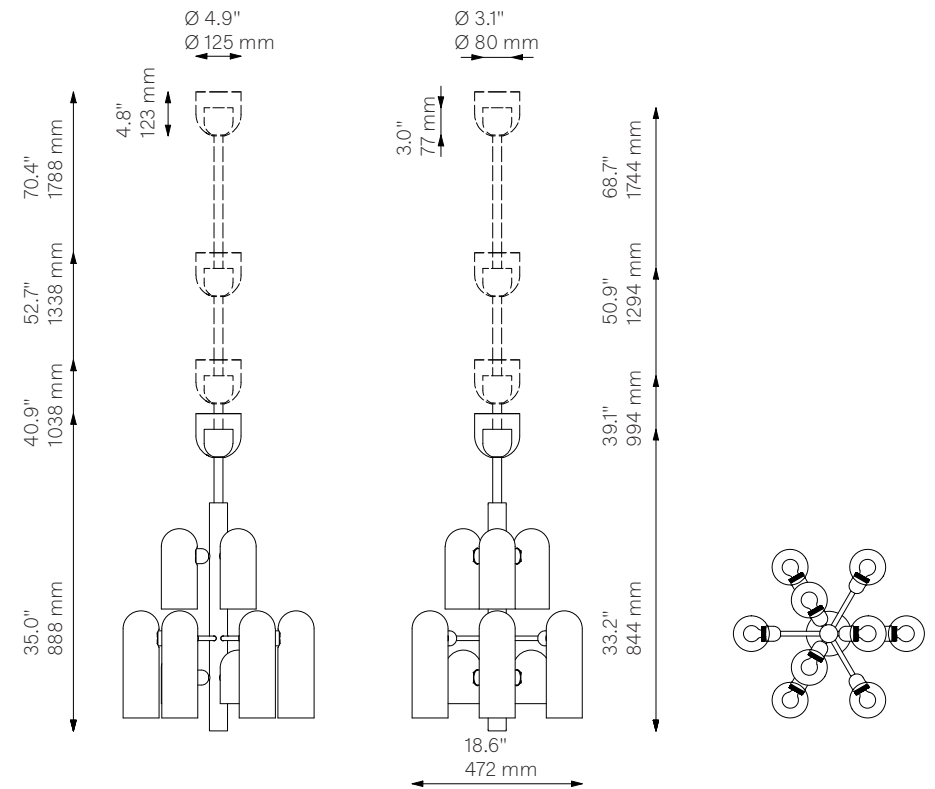

Odyssey 12

Pendant - B667

Odyssey Collection

Schwung Product Information

Glass Lampshades

3 x Ø 100 mm x H 150 mm / Ø 3.9" x H 5.9"
 3 x Ø 100 mm x H 225 mm / Ø 3.9" x H 8.9"
 6 x Ø 100 mm x H 300 mm / Ø 3.9" x H 11.8"
 Triplex Opal Glass (acid etch on the outside)
 Soda Lime Marble Matte Glass
 Borosilicate Transparent Ribbon Glass (extra charge of 30%)

Weight

11.5 kg / 25.4 lb

Light Source

LED Bulb (included) 12 x 4 W
 Max Wattage 12 x 15 W
 Total Lumens 2640 lm
 Color Temperature 2200-3000 K
 Bulb Size G45, max length 80 mm / 3.2"
 Bulb Base E14 / E12
 Power Supply 230/120V CE/UL

Dimmable with electronic dimmers only (ELV, trailing edge)

Finishes

LBB / Lacquered Burnished Brass
 BGM / Black Gunmetal
 PN / Polished Nickel (extra charge of 25%)

Extension Rods (Included)

1 x 150 mm 1 x 300 mm 1 x 450 mm
 1 x 5.9" 1 x 11.8" 1 x 17.7"