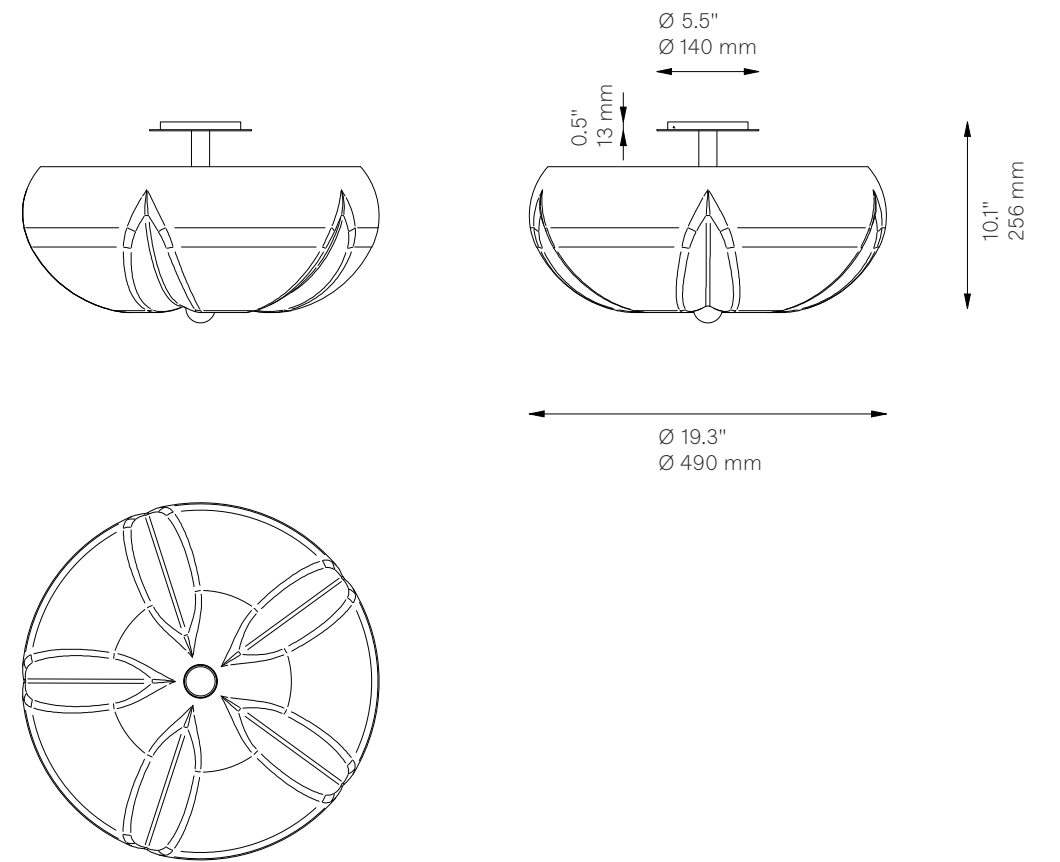

Hana

Flush Mount - B674

Hana Collection

Schwung Product Information

Glass Lampshades	1 x Ø 490 mm x H 200 mm 1 x Ø 19.3" x H 7.9" Borosilicate Sandblasted Glass												
Weight	3.7 kg / 8.1 lb												
Light Source	<table border="0"> <tr> <td>LED Bulb (included)</td> <td>3 x 4 W</td> </tr> <tr> <td>Max Wattage</td> <td>3 x 15 W</td> </tr> <tr> <td>Total Lumens</td> <td>660 lm</td> </tr> <tr> <td>Color Temperature</td> <td>2200-3000 K</td> </tr> <tr> <td>Bulb Base</td> <td>E14/E12</td> </tr> <tr> <td>Power Supply</td> <td>230/120V CE/UL</td> </tr> </table> <p>Dimmable with electronic dimmers only (ELV, trailing edge)</p>	LED Bulb (included)	3 x 4 W	Max Wattage	3 x 15 W	Total Lumens	660 lm	Color Temperature	2200-3000 K	Bulb Base	E14/E12	Power Supply	230/120V CE/UL
LED Bulb (included)	3 x 4 W												
Max Wattage	3 x 15 W												
Total Lumens	660 lm												
Color Temperature	2200-3000 K												
Bulb Base	E14/E12												
Power Supply	230/120V CE/UL												
Finishes	LBB / Lacquered Burnished Brass BGM / Black Gunmetal												
CE/UL Certified	CE/UL												
Ingress Protection	IP 20												