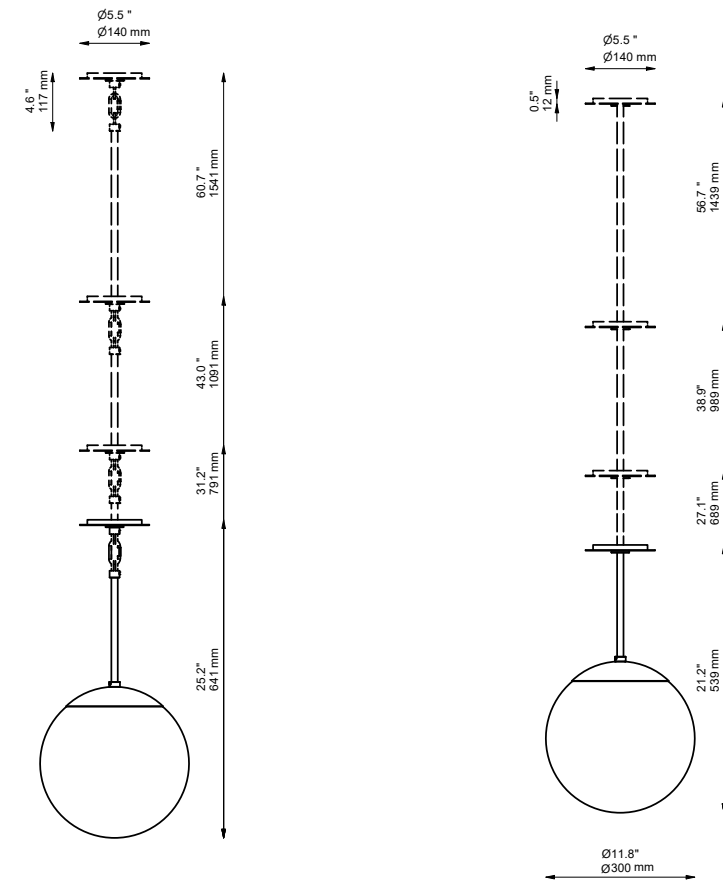

# Globe Marble Single

Pendant - B715

Globe Collection

### Glass Lampshades

Ø 300 mm / Ø 11.8 "  
Soda Lime Marble Matte Glass

### Extension Rods (Included)

1 x 150 mm	1 x 300 mm	1 x 450 mm
1 x 5.9 "	1 x 11.8 "	1 x 17.7 "

### Canopy (Vaulted Ceiling Compatible)

Ø 140 mm	H 12 mm
Ø 5.5 "	H 0.5 "