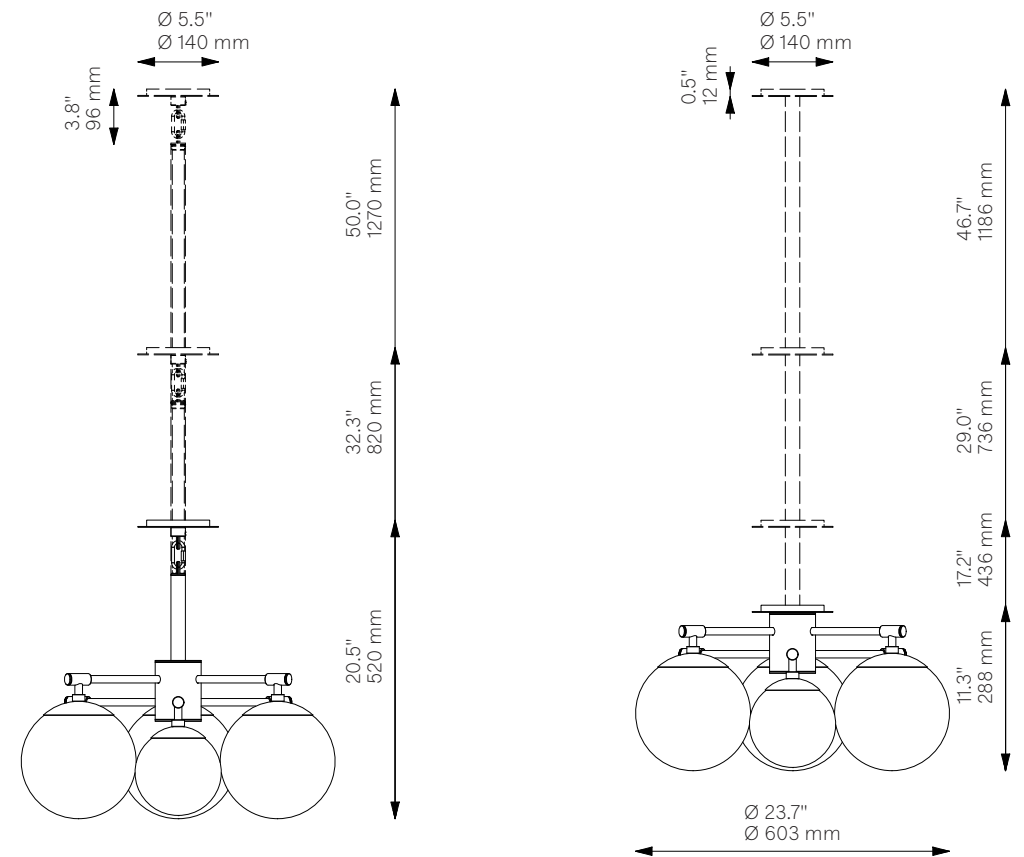

Orion Mix

Wall Sconce/Flush Mount - B720

Globe Collection

Schwung Product Information

Vaulted Ceiling Mount

Fixed Mount

Glass Lampshades

3 x Ø 200 mm / Ø 7.9 "
 3 x Ø 150 mm / Ø 5.9 "
 1 Soda Lime Triplex Opal Matte Glass
 2 Soda Lime Marble Matte Glass
 3 Borosilicate Transparent Glass

Weight

7,0 kg / 15.4 lb

Light Source

LED Bulb (included) 6 x 4-5 W
 Max Wattage 6 x 10 W
 Total Lumens 1320 lm
 Color Temperature 2200-3000 K
 Bulb Base E14 / E12
 Power Supply 230/120V CE/UL

Dimmable with electronic dimmers only (ELV, trailing edge)

Finishes

LBB / Lacquered Burnished Brass
 BGM / Black Gunmetal
 PN / Polished Nickel (extra charge of 25%)
 Classic Bronze
 Heritage Bronze

Extension Rods (Included)

1 x 150 mm	1 x 300 mm	1 x 450 mm
1 x 5.9"	1 x 11.8"	1 x 17.7"

Canopy (Vaulted Ceiling Compatible)

Ø 140 mm	H 12 mm
Ø 5.5 "	H 0.5 "

Certified

CE/UL

Ingress Protection

IP 20