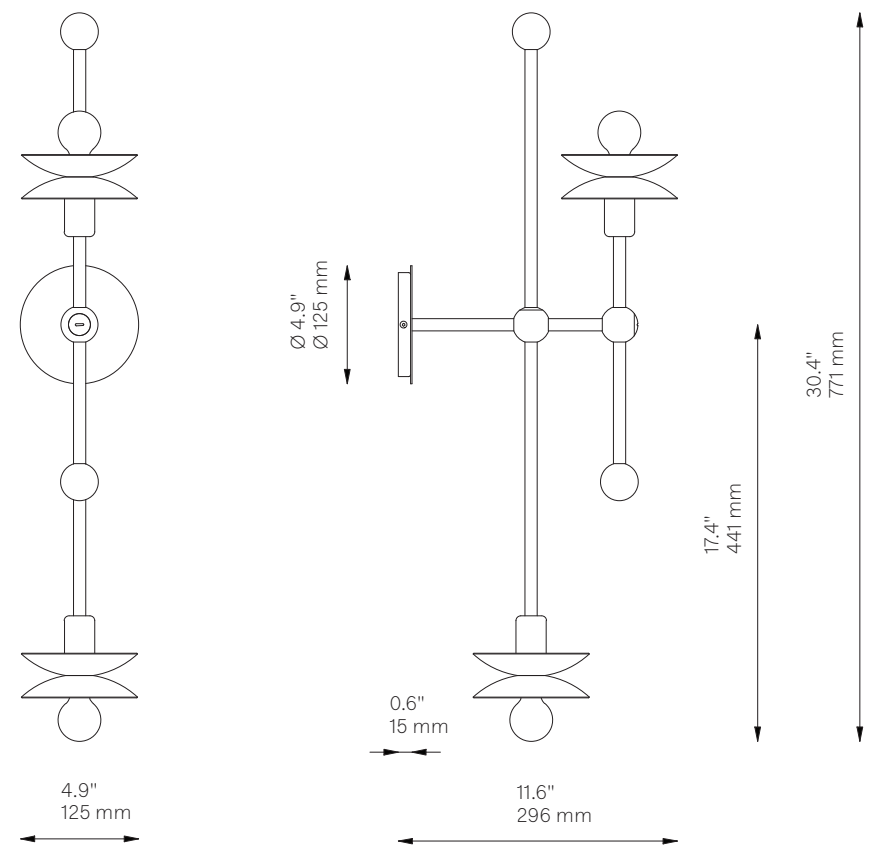

Schwung Product Information

Babylon Double

Wall Sconce/Flush Mount - B766

Weight	2,6 kg / 5.7 lb	
Light Source	LED Bulb (included)	2 x 4 W
	Max Wattage	2 x 15 W
	Total Lumens	440 lm
	Color Temperature	2200-3000 K
	Bulb Base	E14 / E12
	Power Supply	230/120 V CE/UL
	Compatible dimmers are specified in the instruction manual	
Finishes	Classic Bronze - Rosso Levanto Vinatge Brass - Verde Alpi Mahogany - Calacatta Viola Tarnished Silver - Calacatta Black	
Versatile Arm Positioning	Upright & Downwards	
Certified	CE/UL	
Ingress Protection	IP20	