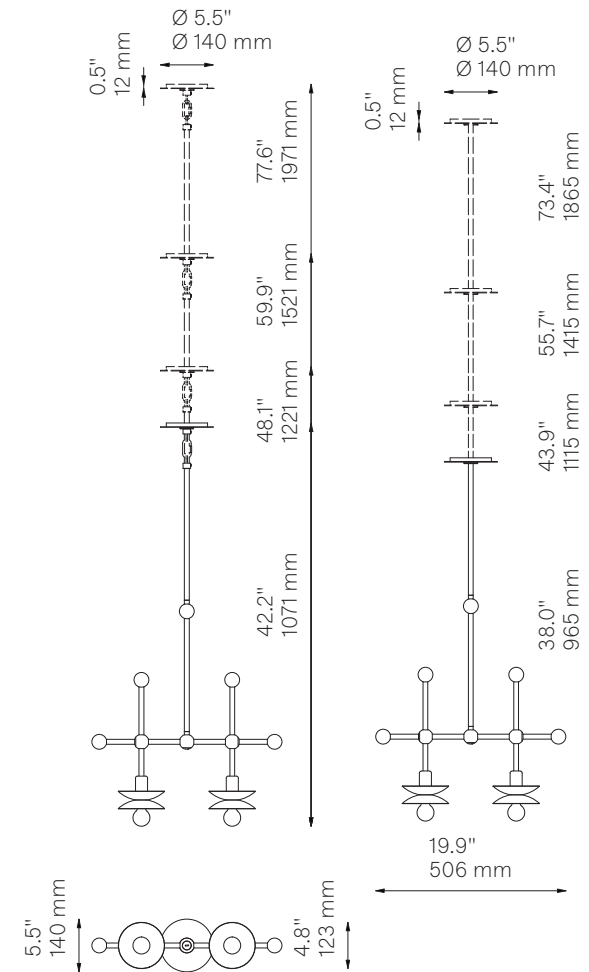

Babylon Double

Pendant - B770

Babylon Collection

Schwung Product Information

Weight	4,0 kg / 8.8 lb		
Light Source	LED Bulb (included)	2 x 4 W	
	Max Wattage	2 x 15 W	
	Total Lumens	440 lm	
	Color Temperature	2200 - 3000 K	
	Bulb Base	E14 / E12	
	Power Supply	230/120V CE/UL	
	Compatible dimmers are specified in the instruction manual		
Finishes	Classic Bronze - Rosso Levanto Vinatge Brass - Verde Alpi Mahogany - Calacatta Viola Tarnished Silver - Calacatta Black		
Extension Rods (Included)	1 x 150 mm 1 x 5.9"	1 x 300 mm 1 x 11.8"	1 x 450 mm 1 x 17.7"
Canopy (Vaulted Ceiling Compatible)	Ø 140 mm Ø 5.5"	H 12 mm H 0.5"	
Certified	CE/UL		
Ingress Protection	IP20		