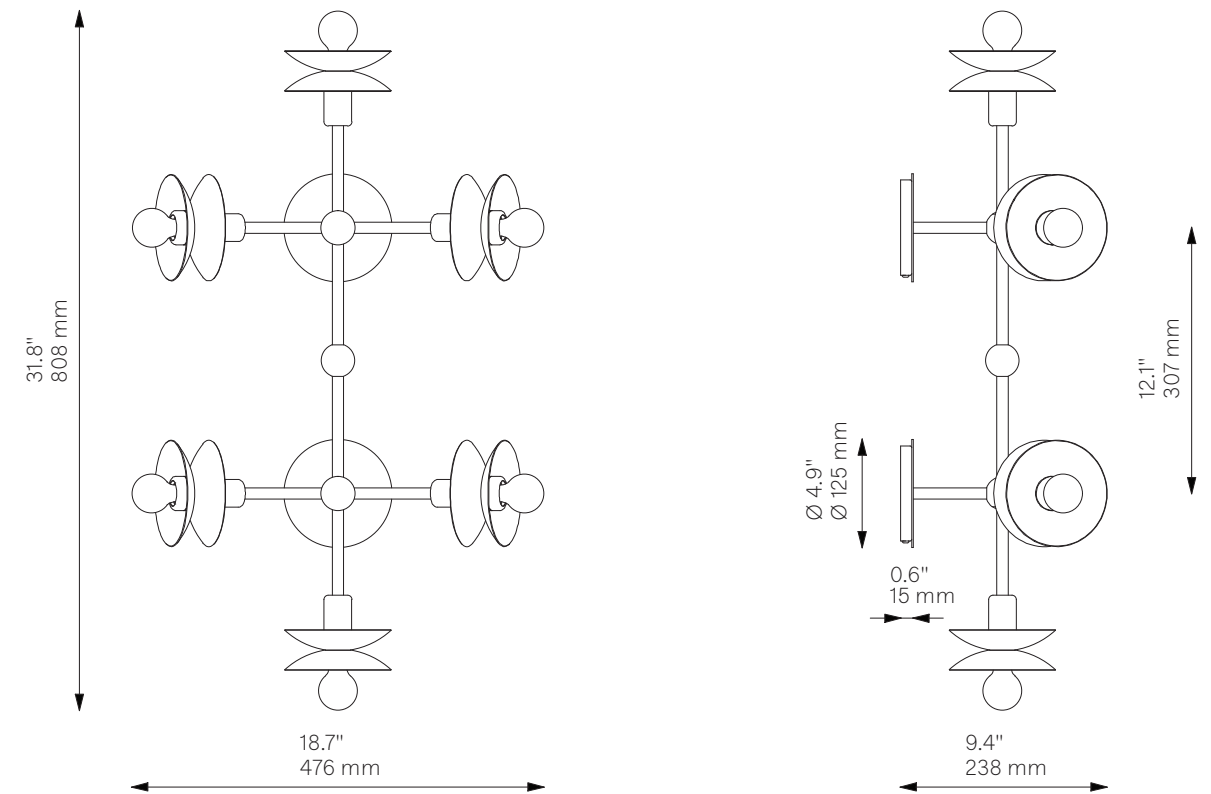

# Babylon Horizon

Wall Sconce/Flush Mount - B789

<b>Weight</b>	7,8 kg / 17.2 lb	
<b>Light Source</b>	LED Bulb (included)	6 x 4 W
	Max Wattage	6 x 10 W
	Total Lumens	1320 lm
	Color Temperature	2200-3000 K
	Bulb Base	E14 / E12
	Power Supply	230/120V CE/UL
	Compatible dimmers are specified in the instruction manual	
<b>Finishes</b>	Classic Bronze - Rosso Levante Vinatge Brass - Verde Alpi Mahogany - Calacatta Viola Tarnished Silver - Calacatta Black	
<b>Versatile Arm Positioning</b>	Upright & Downwards	
<b>Certified</b>	CE/UL	
<b>Ingress Protection</b>	IP 20	