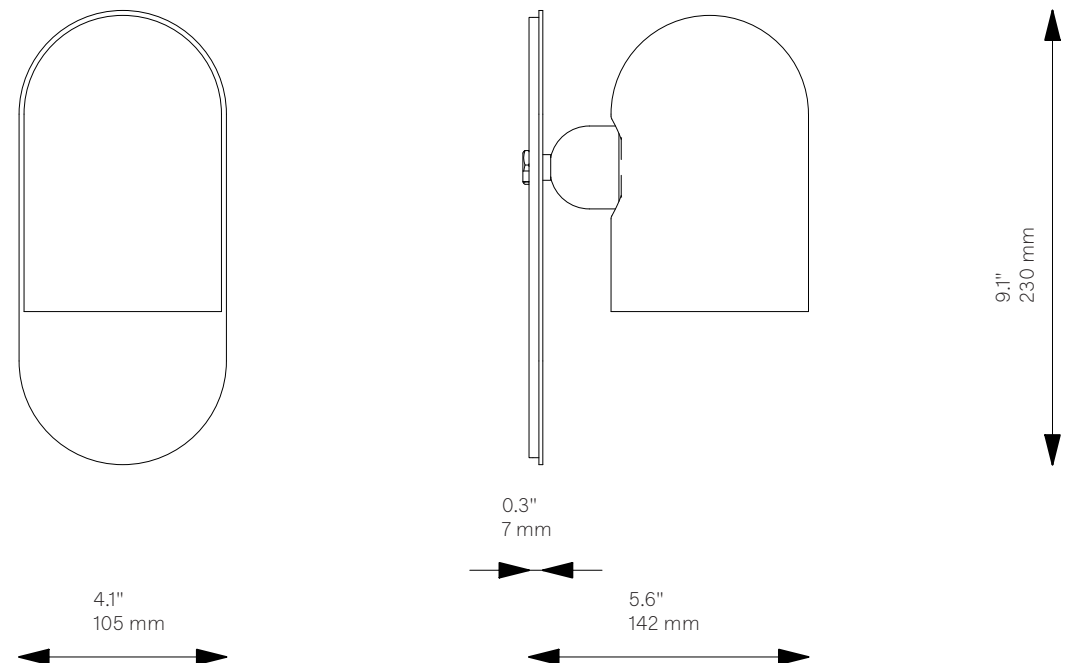

# Odyssey SM

Wall Sconce - B145

Odyssey Collection

## Schwung Product Information

<b>Glass Lampshades</b>	1 x Ø 100 mm x H 150 mm 1 x Ø 3.9" x H 5.9" Triplex Opal Glass (acid etch on the outside)
<b>Weight</b>	1.8 kg / 4.0 lb
<b>Light Source</b>	LED Bulb (included) 1 x 5 W Max Wattage 1 x 15 W Total Lumens 450-500 lm Color Temperature 3000 K Bulb Base E14 / E12 Bulb Size G45, max length 80 mm / 3.2" Power Supply 230/120V CE/UL  Dimmable with electronic dimmers only (ELV, trailing edge)
<b>Finishes</b>	LBB / Lacquered Burnished Brass BGM / Black Gunmetal PN / Polished Nickel (extra charge of 25%)
<b>CE/UL Certified</b>	CE/UL
<b>Ingress Protection</b>	IP 20